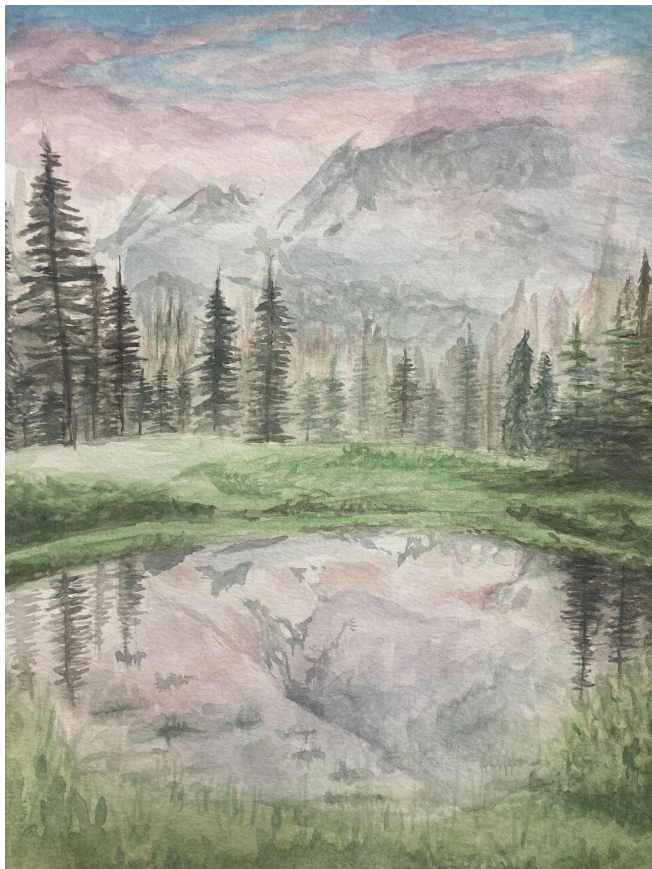

The image features a decorative border of teal watercolor flowers and leaves framing the central text. The flowers are rendered in various shades of teal and light blue, with soft, painterly edges. The background is a clean, bright white.

June 2023

Watercolor

Avani Chhabra

Supplies

Inspiration

-not proficient with
it, challenged myself

-wanted something
tangible

Progress!

Design

Hey August

Minion Variable Concept

"Paintings have a life of
their own that derives
from the painter's soul."

-Vincent Van Gogh